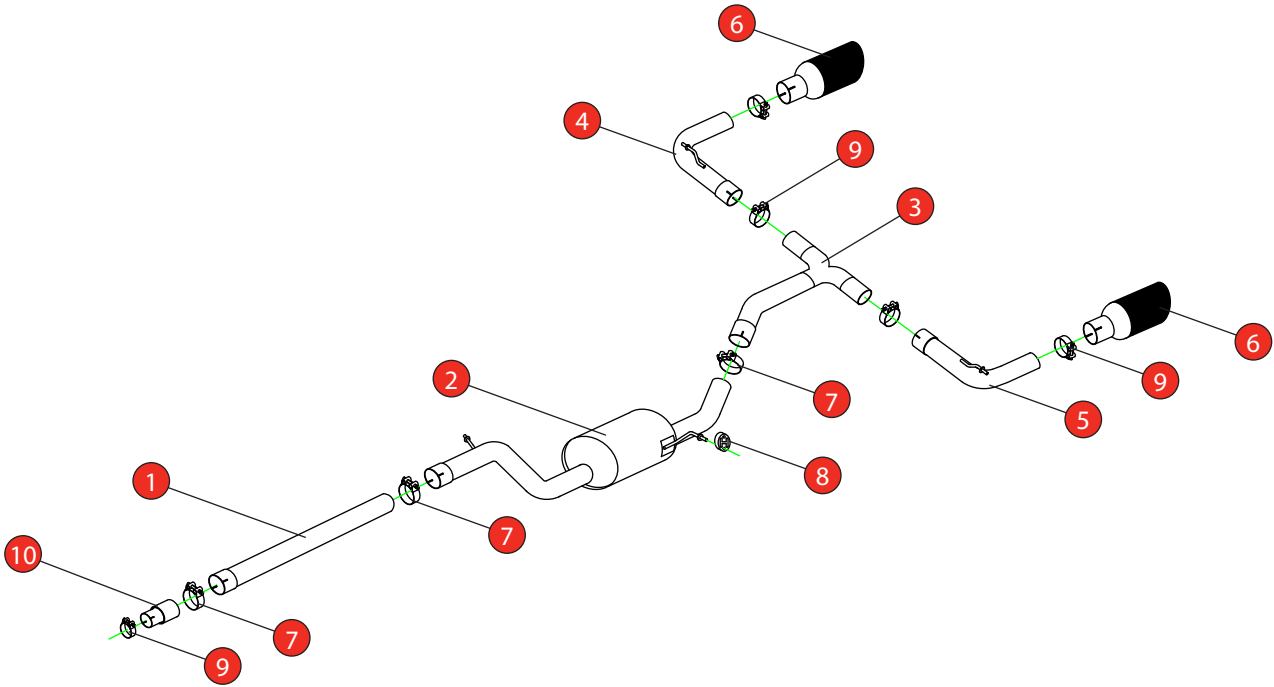

<b>Car</b>	Volkswagen Golf GTi MK7.5 Non-GPF Model	<b>Part No.</b>	SVWS056C
<b>Year</b>	2017-2019	<b>Fit Kits</b>	318FK
<b>Notes</b>	Where not supplied use original fittings	<b>Features</b>	Pipe Diameter:- 76mm

Estimated Fitting Time: 1 Hour

NO.	PART NO.	DESCRIPTION	QTY
1	641VW	Non-resonated Front Section	1
2	644VW	Resonated Centre Section	1
3	720VW	'Y' Piece	1
4	778VW	R/H Trim Connecting Pipe	1
5	779VW	L/H Trim Connecting Pipe	1
6	Z023.10055	Ø100mm Black Ceramic Coated Daytona Trim	2
<b>Fit Kit</b>			
7	Z016.10062	79mm H/D Clamp	3
8	Z016.10057	Hanging Rubber	1
9	Z016.10063	63-68mm Clamp	5
10	AD01	Adaptor (USE TO FIT TO O.E SYSTEM)	1

E-MARK	N/A
DATE	14/04/20
ISSUE	01
AUTHORISED	M.Ydlibi

**NOTE:** ENSURE SCORPION SYSTEM IS CLEAR OF MOVING PARTS AND ALL ORIGINAL FUNCTIONS WORK CORRECTLY.

STAY CONNECTED TO RED POWER.